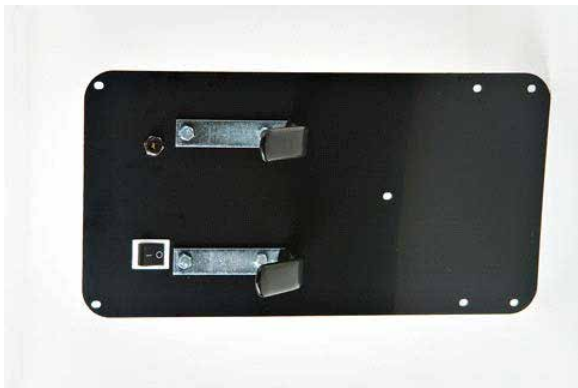

Mobile Watering Cart for Stealth Float System

ACC-066 Repair Kit for 12 VDC Carts includes Switch, Charger Jack, Hose Brackets and Back Panel

CRT-040 Pump, 12 VDC, with Clamps and Elbows

CRT-095 Battery, 12 VDC

CRT-149 Charger, 120VAC to 12 VDC for CRT-12V & FLT-DC12 (Barrel Type) Serial# above 20062416

FLT-071 Replacement Front End for Stealth Water Supplies

FLT-071A Replacement Front End for Stealth Water Supplies (BFS™ compatible)

FLT-071E Replacement Front End for Stealth Water Supplies (BWT™ compatible)

INJ-608 Collars for Water Injectors & Stealth Systems (25 Pack)

INJ-677 Wheel Kit for INJ-MINI, CRT-12V & FLT-DC12 carts

© 2024 Philadelphia Scientific LLC All Rights Reserved. Philadelphia Scientific and the PS logo are registered trademarks of Philadelphia Scientific LLC. Stealth Watering System is a trademark of Philadelphia Scientific LLC. E&O.E.