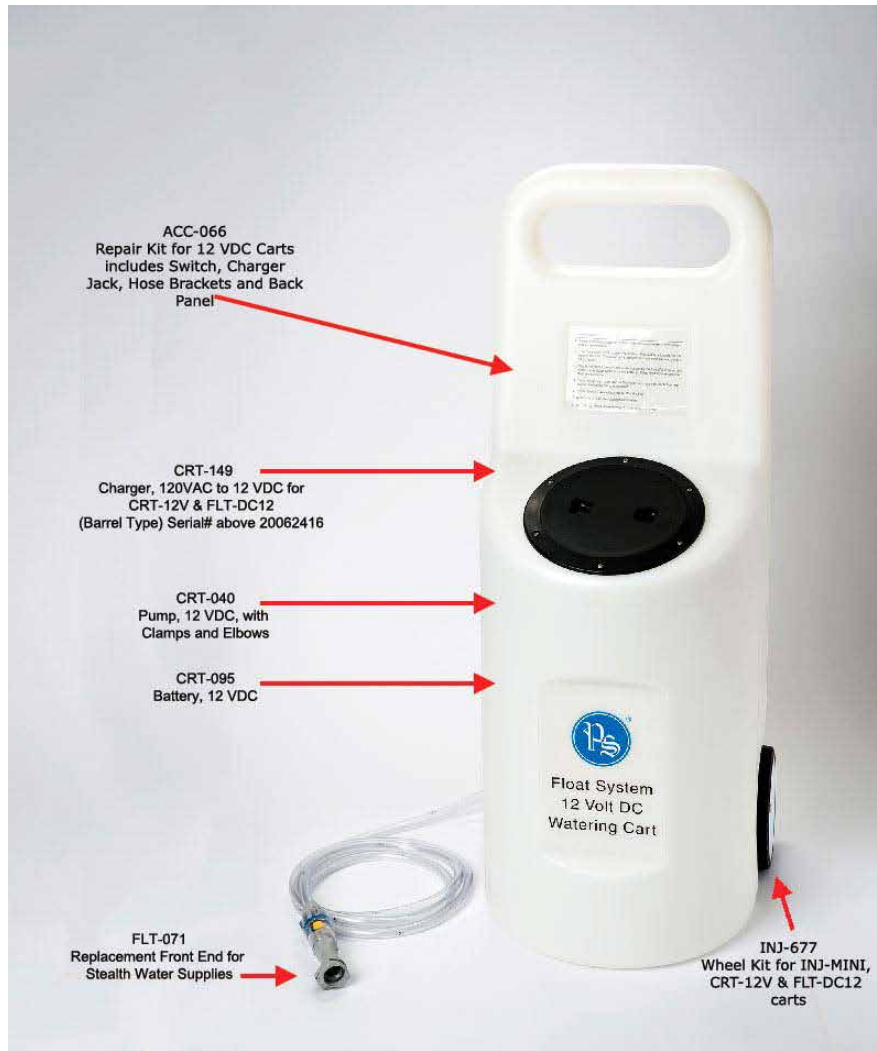

Mobile Watering Cart for Stealth Float System

ACC-066 Repair Kit for 12 VDC Carts includes Switch, Charger Jack, Hose Brackets and Back Panel

CRT-040 Pump, 12 VDC, with Clamps and Elbows

CRT-095 Battery, 12 VDC

CRT-149 Charger, 120VAC to 12 VDC for CRT-12V & FLT-DC12 (Barrel Type) Serial# above 20062416

FLT-071 Replacement Front End for Stealth Water Supplies

FLT-071A Replacement Front End for Stealth Water Supplies (BFS™ compatible)

FLT-071E Replacement Front End for Stealth Water Supplies (BWT™ compatible)

INJ-608 Collars for Water Injectors & Stealth Systems (25 Pack)

INJ-677 Wheel Kit for INJ-MINI, CRT-12V & FLT-DC12 carts

© 2024 Philadelphia Scientific LLC All Rights Reserved. Philadelphia Scientific and the PS logo are registered trademarks of Philadelphia Scientific LLC. Stealth Watering System is a trademark of Philadelphia Scientific LLC. E&O.E.