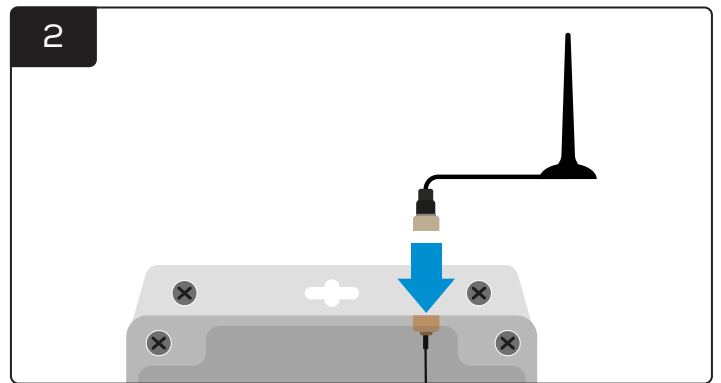

## EGO!GATEWAY INSTALLATION

Mount the control box to the wall using four screws/anchors and a level. Make sure it is firmly attached to the wall.

Attach antenna to the eGO!Gateway™.

Place the antenna as high as possible to maximise signal.