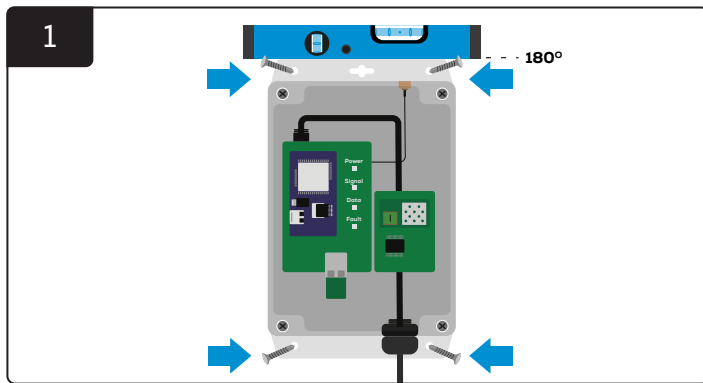

## EGO!GATEWAY INSTALLATION

Mount the control box to the wall using four screws/anchors and a level. Make sure it is firmly attached to the wall.

Attach antenna to the eGO!Gateway™.

Place the antenna as high as possible to maximise signal.