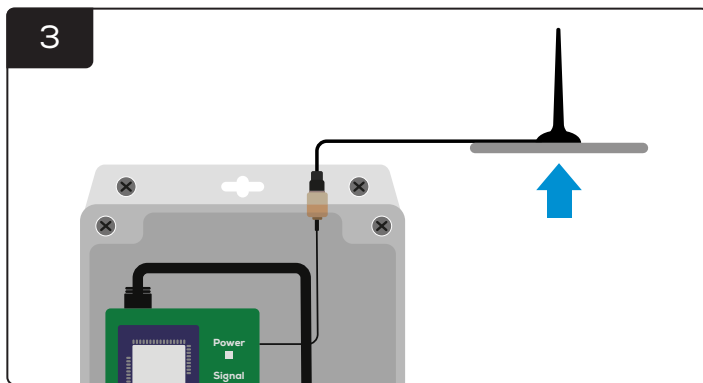

## TOOLS REQUIRED

## EGO!GATEWAY INSTALLATION

Mount the control box to the wall using four screws/anchors and a level. Make sure it is firmly attached to the wall.

Attach antenna to the eGO!Gateway™.

Place the antenna as high as possible to maximise signal.