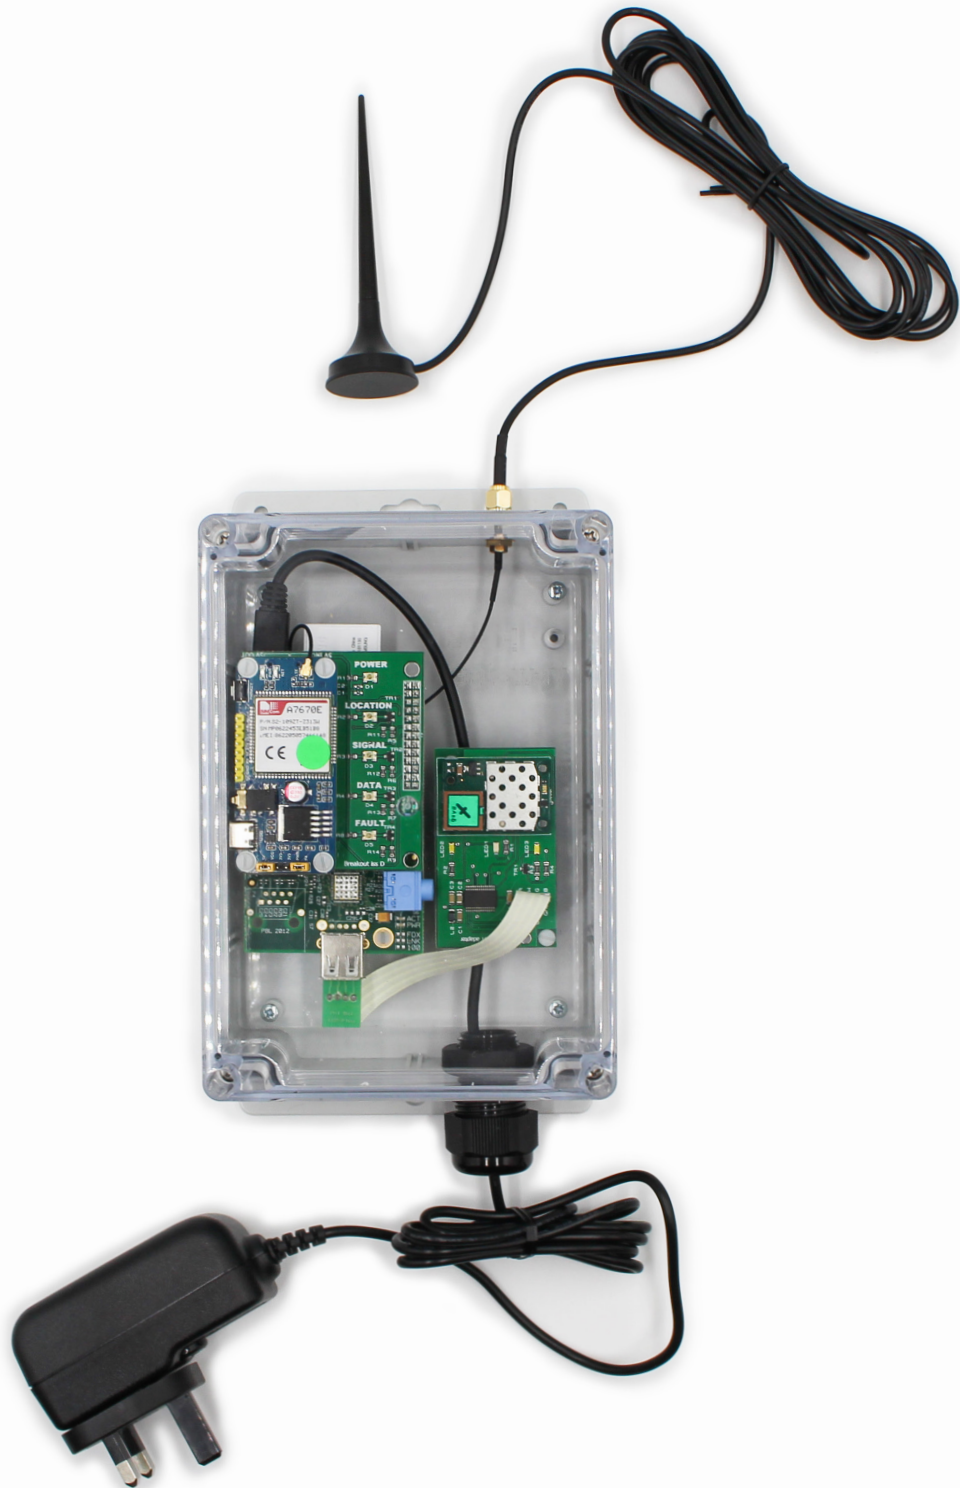

# OWNER'S MANUAL

iHUB-CLA-02

## EGO!GATEWAY INSTALLATION

Mount the control box to the wall using four screws/anchors and a level. Make sure it is firmly attached to the wall.

Attach antenna to the eGO!Gateway™.

Place the antenna as high as possible to maximise signal.

## Stage One Power

Solid green when it connects to the power.

## Stage Two Signal

Solid green when there is good signal.

**\*If the signal is unstable, transfer the gateway to a location where the signal is better.**