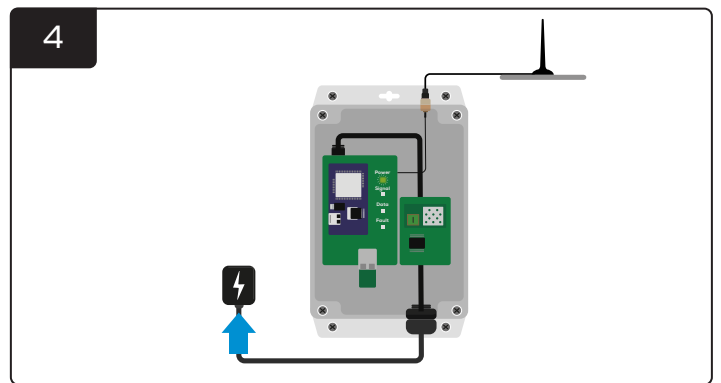

## EGO!GATEWAY INSTALLATION

Mount the control box to the wall using four screws/anchors and a level. Make sure it is firmly attached to the wall.

Attach antenna to the eGO!Gateway™.

Place the antenna as high as possible to maximise signal.

Powering the device.

Table 1: Installation Locations

✔ Recommend Locations	✘ Avoid Locations
Battery Room (*In-range of eGOs)	Exterior Location
Main Charging Area (*In-range of eGOs)	Humid Areas (e.g. Boiler Room)
	Enclosed Spaces
	Metal Clad Areas