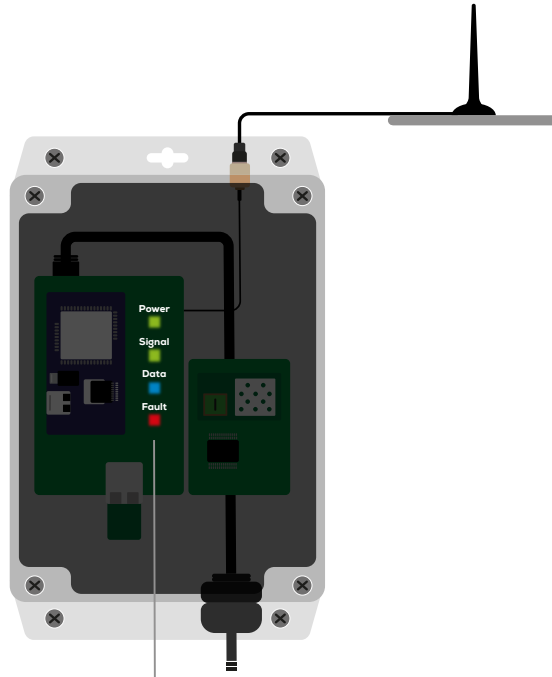

## EGO!GATEWAY INSTALLATION

Mount the control box to the wall using four screws/anchors and a level. Make sure it is firmly attached to the wall.

Attach antenna to the eGO!Gateway™.

Place the antenna as high as possible to maximise signal.

Powering the device.

Table 1: Installation Locations

✔ Recommend Locations	✘ Avoid Locations
Battery Room (*In-range of eGOs)	Exterior Location
Main Charging Area (*In-range of eGOs)	Humid Areas (e.g. Boiler Room)
	Enclosed Spaces
	Metal Clad Areas

## Stage One Power

Solid green when it connects to the power.