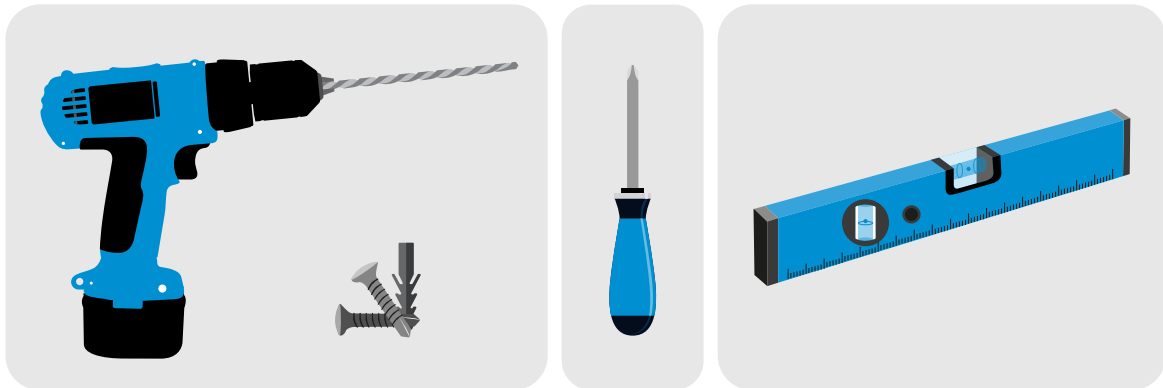

## EGO!GATEWAY INSTALLATION

Mount the control box to the wall using four screws/anchors and a level. Make sure it is firmly attached to the wall.

Attach antenna to the eGO!Gateway™.

Place the antenna as high as possible to maximise signal.