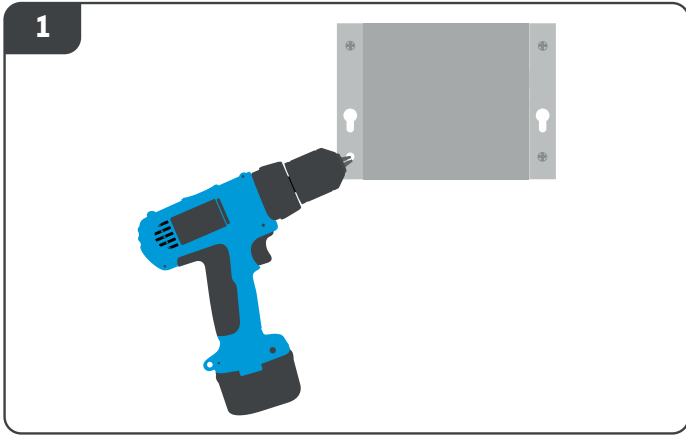

# SYSTEM COMPONENTS

HDMI

MONITOR  
(NOT INCLUDED)

BOS 244

RJ45

HDS6N2

POWER ADAPTER

**WWW.PHLSCI.COM**