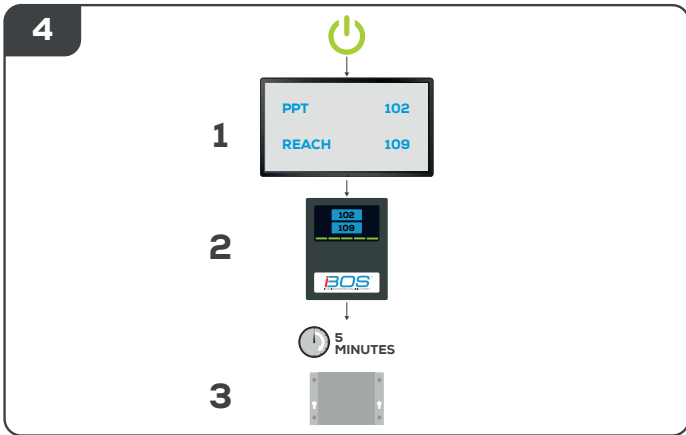

# SYSTEM COMPONENTS

HDMI

MONITOR  
(NOT INCLUDED)

BOS 244

RJ45

HDS6N2

POWER ADAPTER

**WWW.PHLSCI.COM**