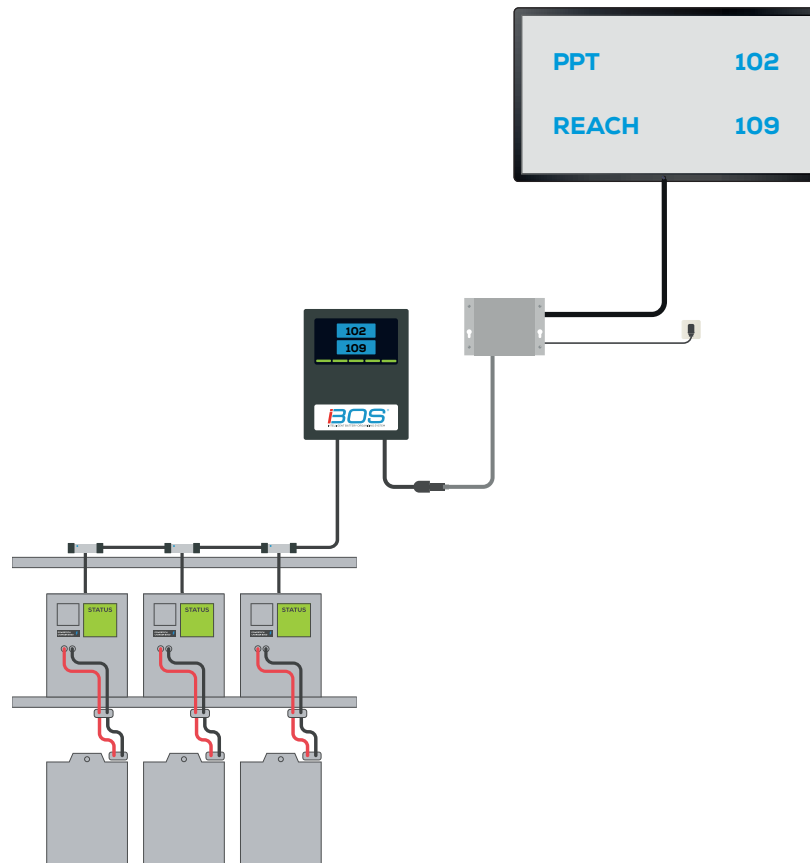

## HDMI TV DRIVER HDS6N2

FOR iBOS PLUS ONLY

### TOOLS REQUIRED

x4