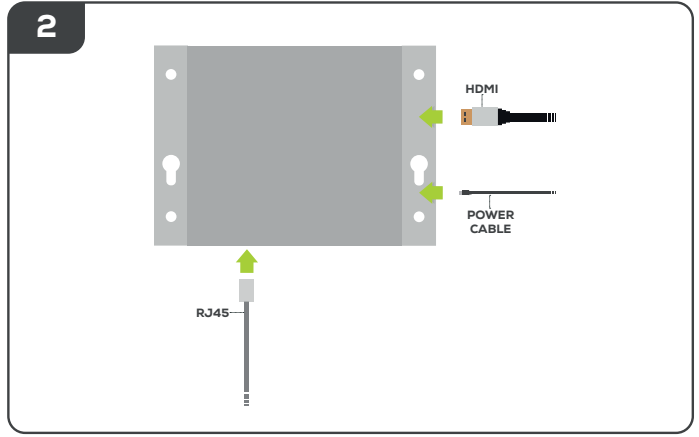

# SYSTEM COMPONENTS

HDMI

MONITOR  
(NOT INCLUDED)

BOS 244

RJ45

HDS6N2

POWER ADAPTER

**WWW.PHLSCI.COM**