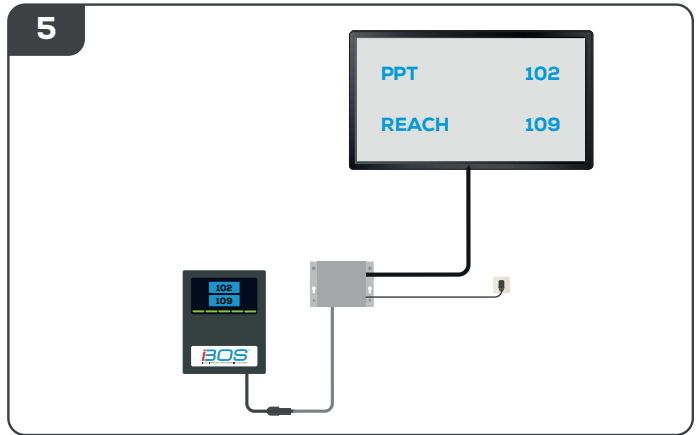

# SYSTEM COMPONENTS

HDMI

MONITOR  
(NOT INCLUDED)

BOS 244

RJ45

HDS6N2

POWER ADAPTER

**WWW.PHLSCI.COM**