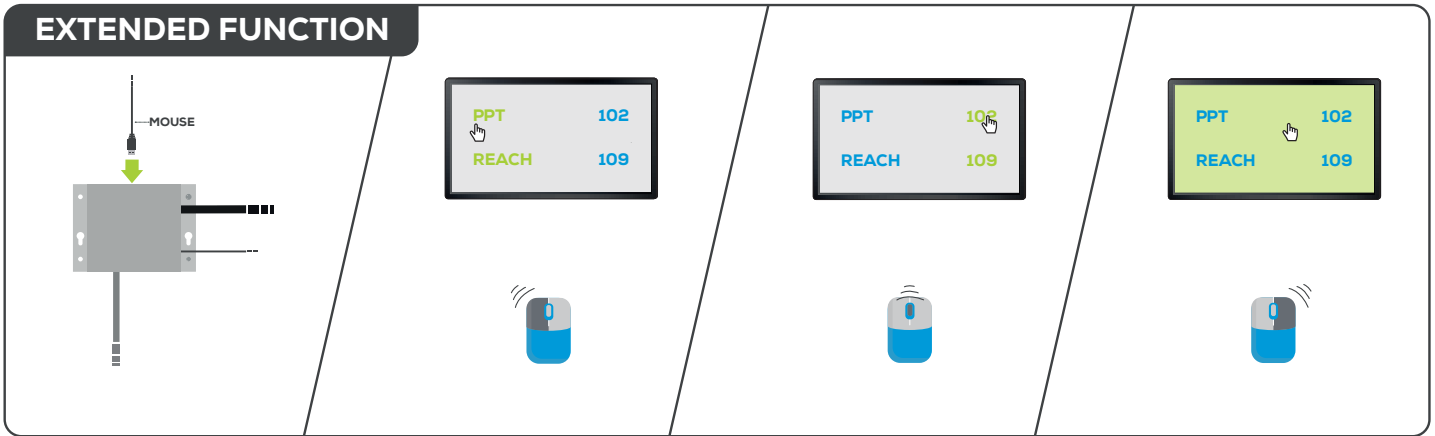

# SYSTEM COMPONENTS

HDMI

MONITOR  
(NOT INCLUDED)

BOS 244

RJ45

HDS6N2

POWER ADAPTER

**WWW.PHLSCI.COM**