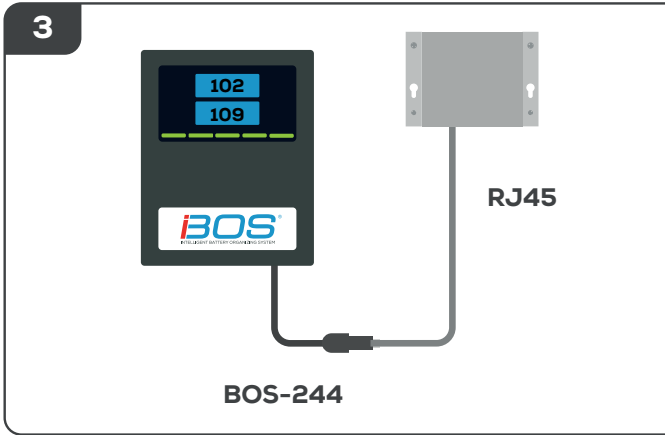

# SYSTEM COMPONENTS

HDMI

MONITOR  
(NOT INCLUDED)

BOS 244

RJ45

HDS6N2

POWER ADAPTER

**WWW.PHLSCI.COM**