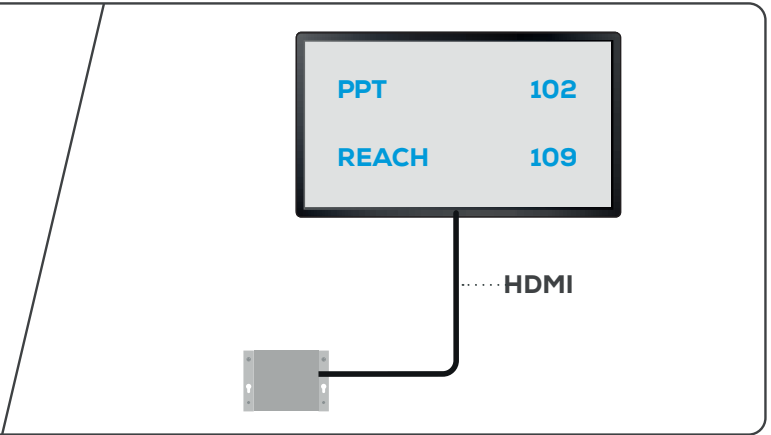

# SYSTEM COMPONENTS

HDMI

MONITOR  
(NOT INCLUDED)

BOS 244

RJ45

HDS6N2

POWER ADAPTER

**WWW.PHLSCI.COM**